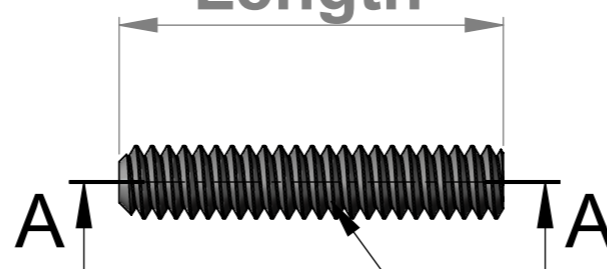

SECTION A-A

Hex Wrench size is 3/32"

Flat End

Length

10-24 Thread

Title : SC10/24-**			Scale : 2:1	Mbs R&D	
			Sizes : Letter Landscape	Customer:	
	Mbs Standoffs 5046 W Linebaugh Ave Tampa, FL 33624 USA 1 (813) 938-6025	Material:	Finish	Qty :	Rep :
		N°programme laser	N°prog. Mécanum.	N° Plan :	